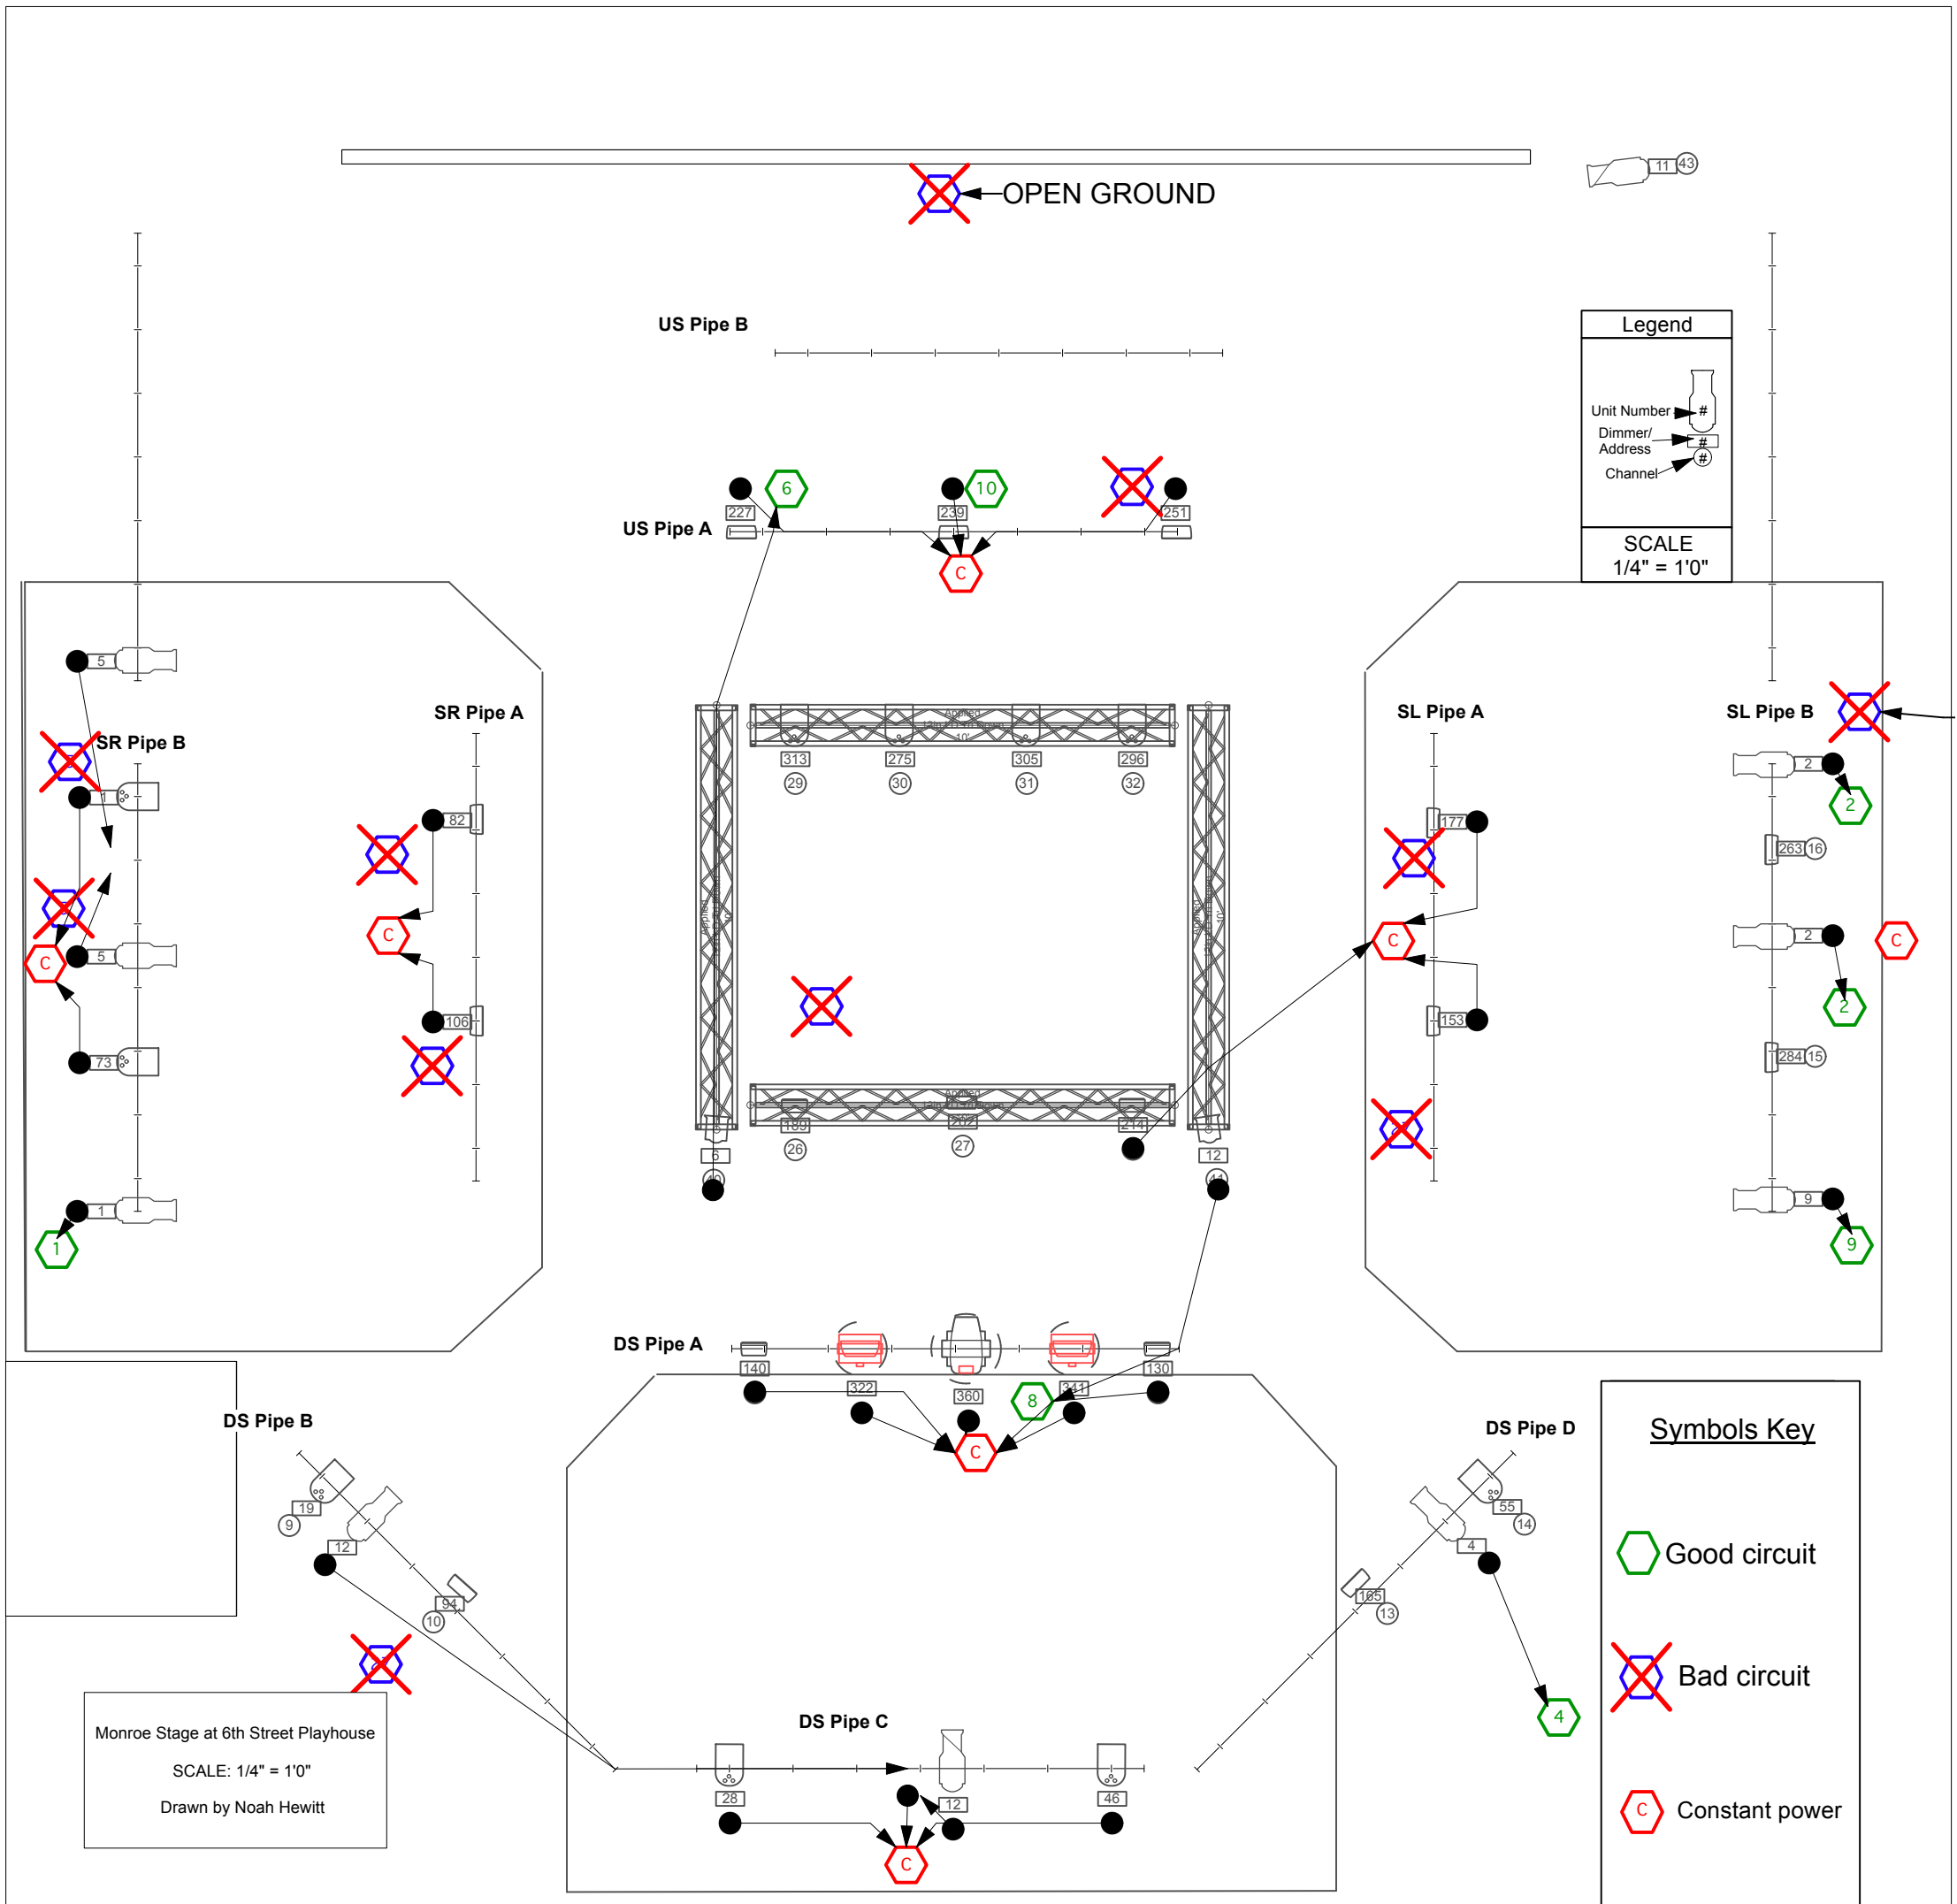

1 Earnest Light Plot  
Scale: 1/4" = 1'-0"

2 **Circuit Map w/ Notations**  
Scale: 1/4" = 1'-0"

3 **Circuit Map**  
 Scale: 1/4" = 1'-0"