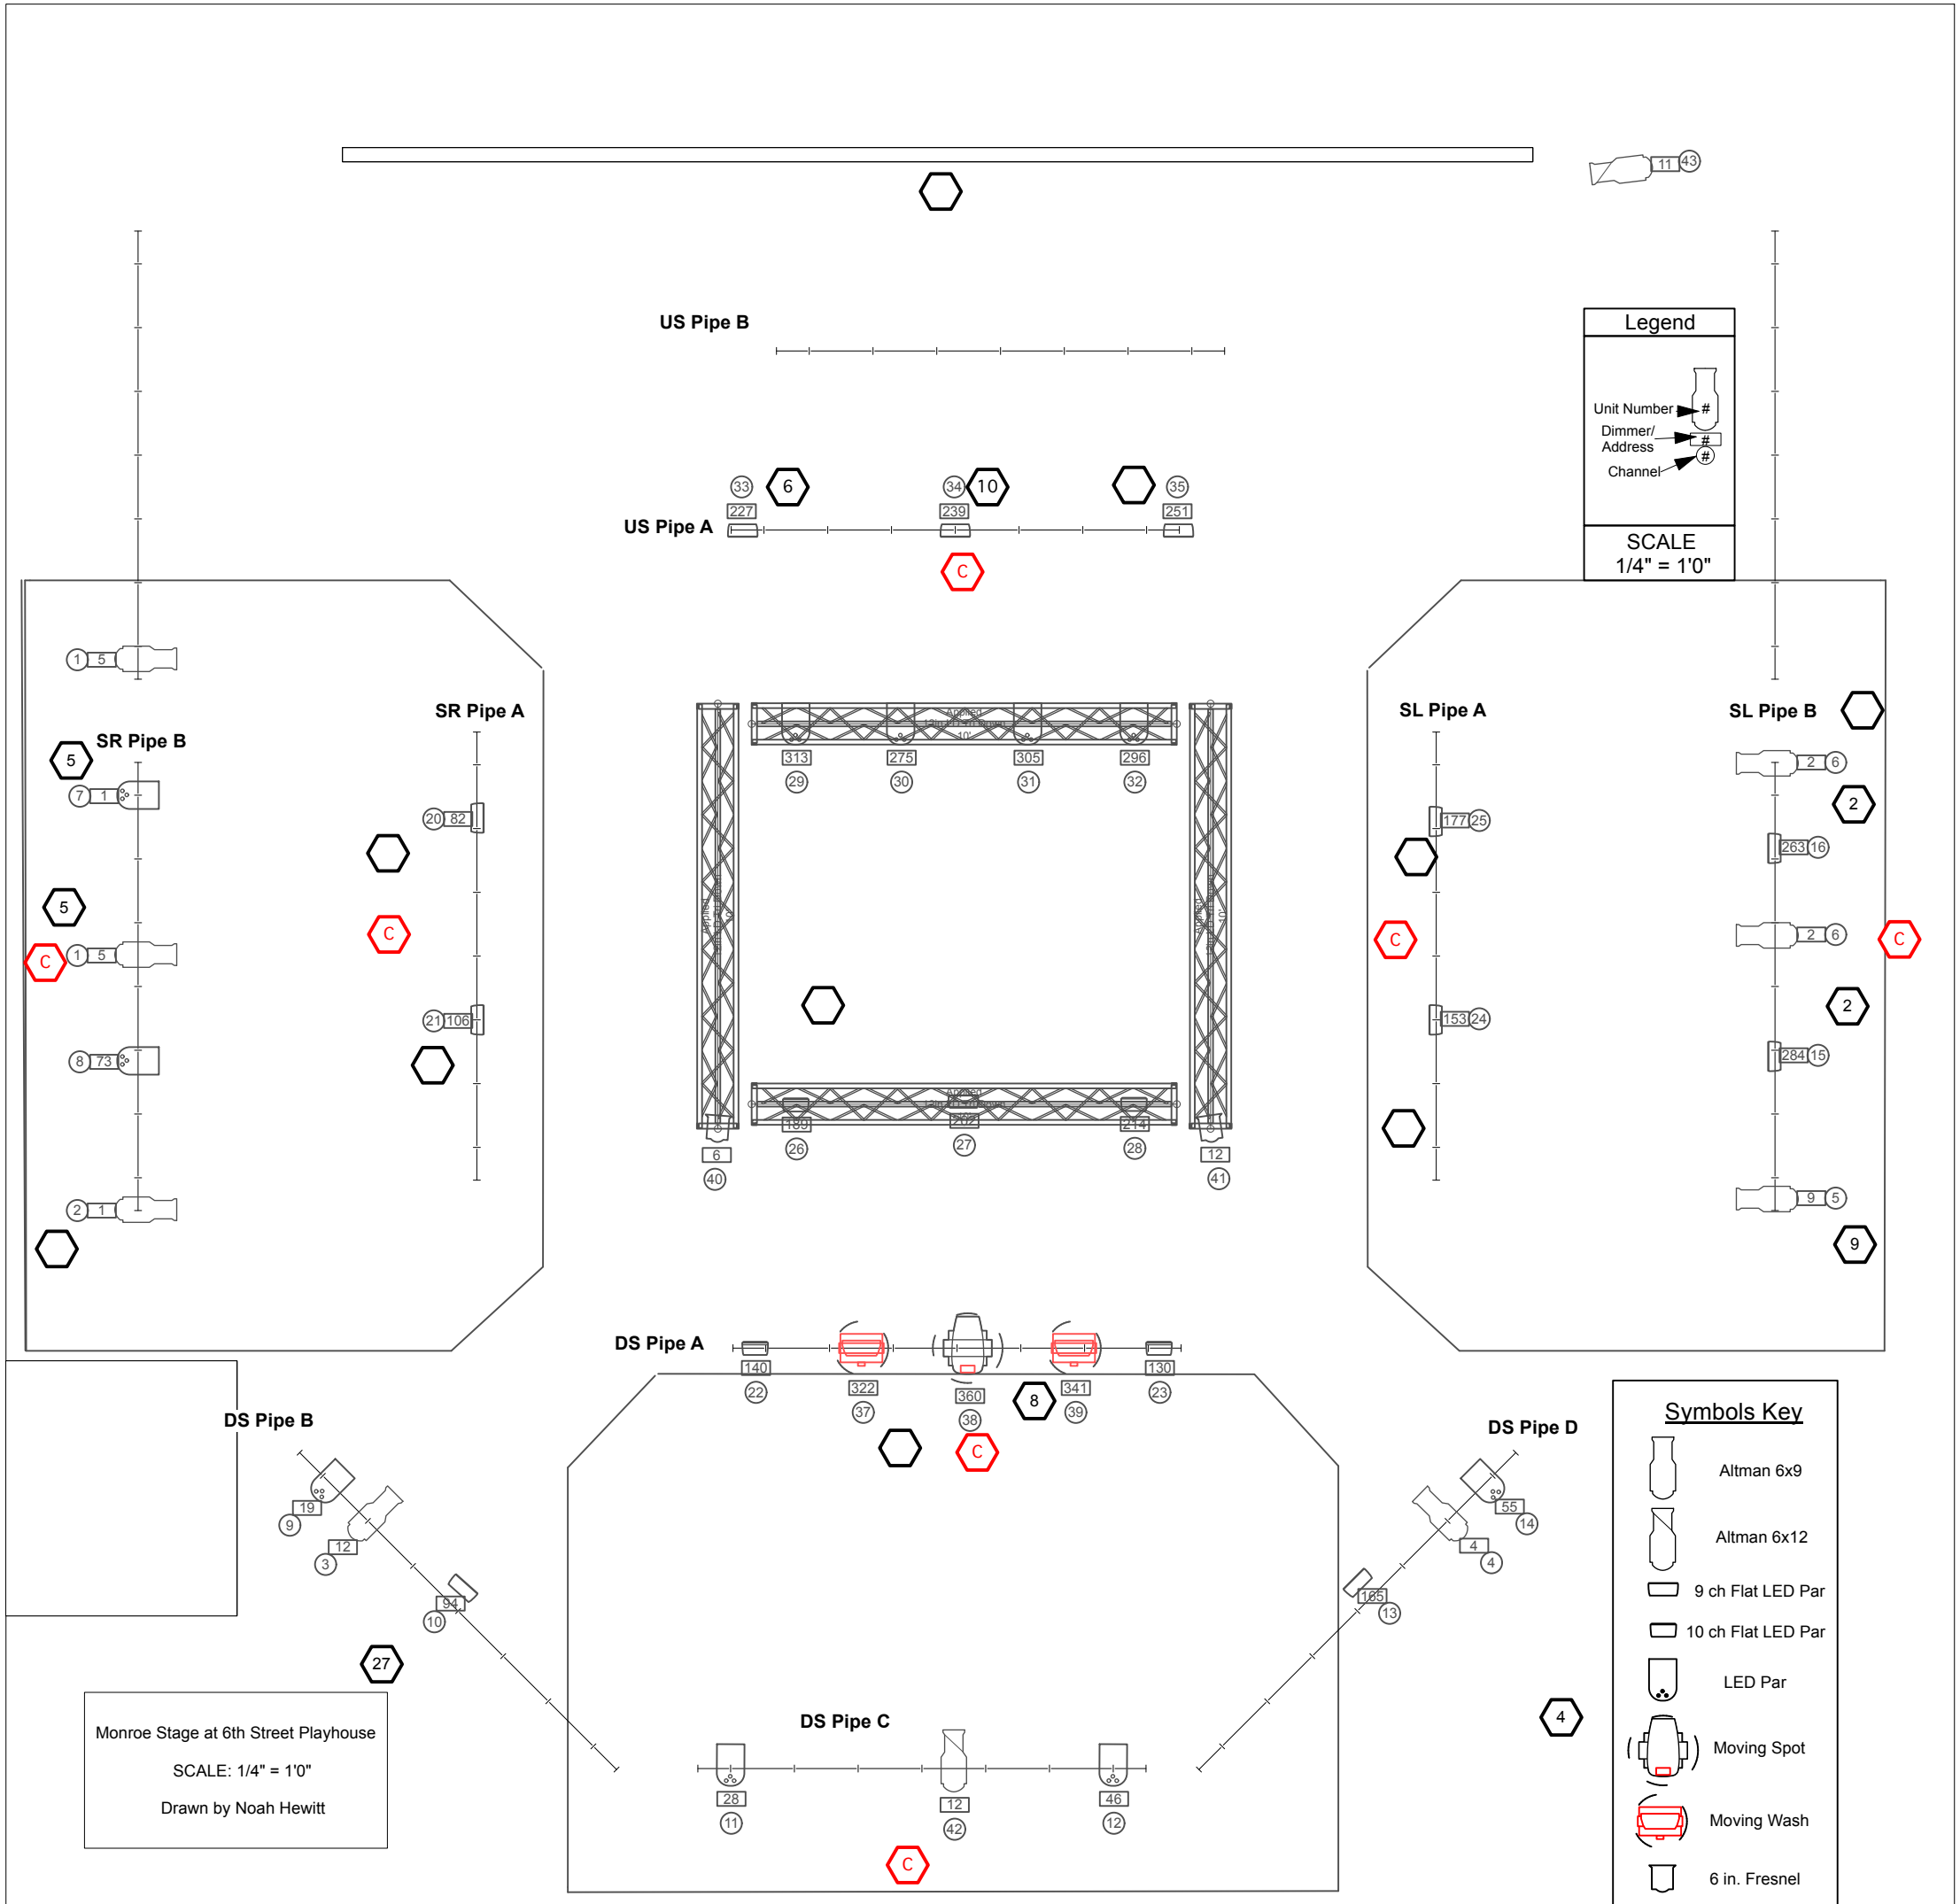

1 Earnest Light Plot  
Scale: 1/4" = 1'-0"

2 **Circuit Map w/ Notations**  
Scale: 1/4" = 1'-0"

3 **Circuit Map**  
 Scale: 1/4" = 1'-0"